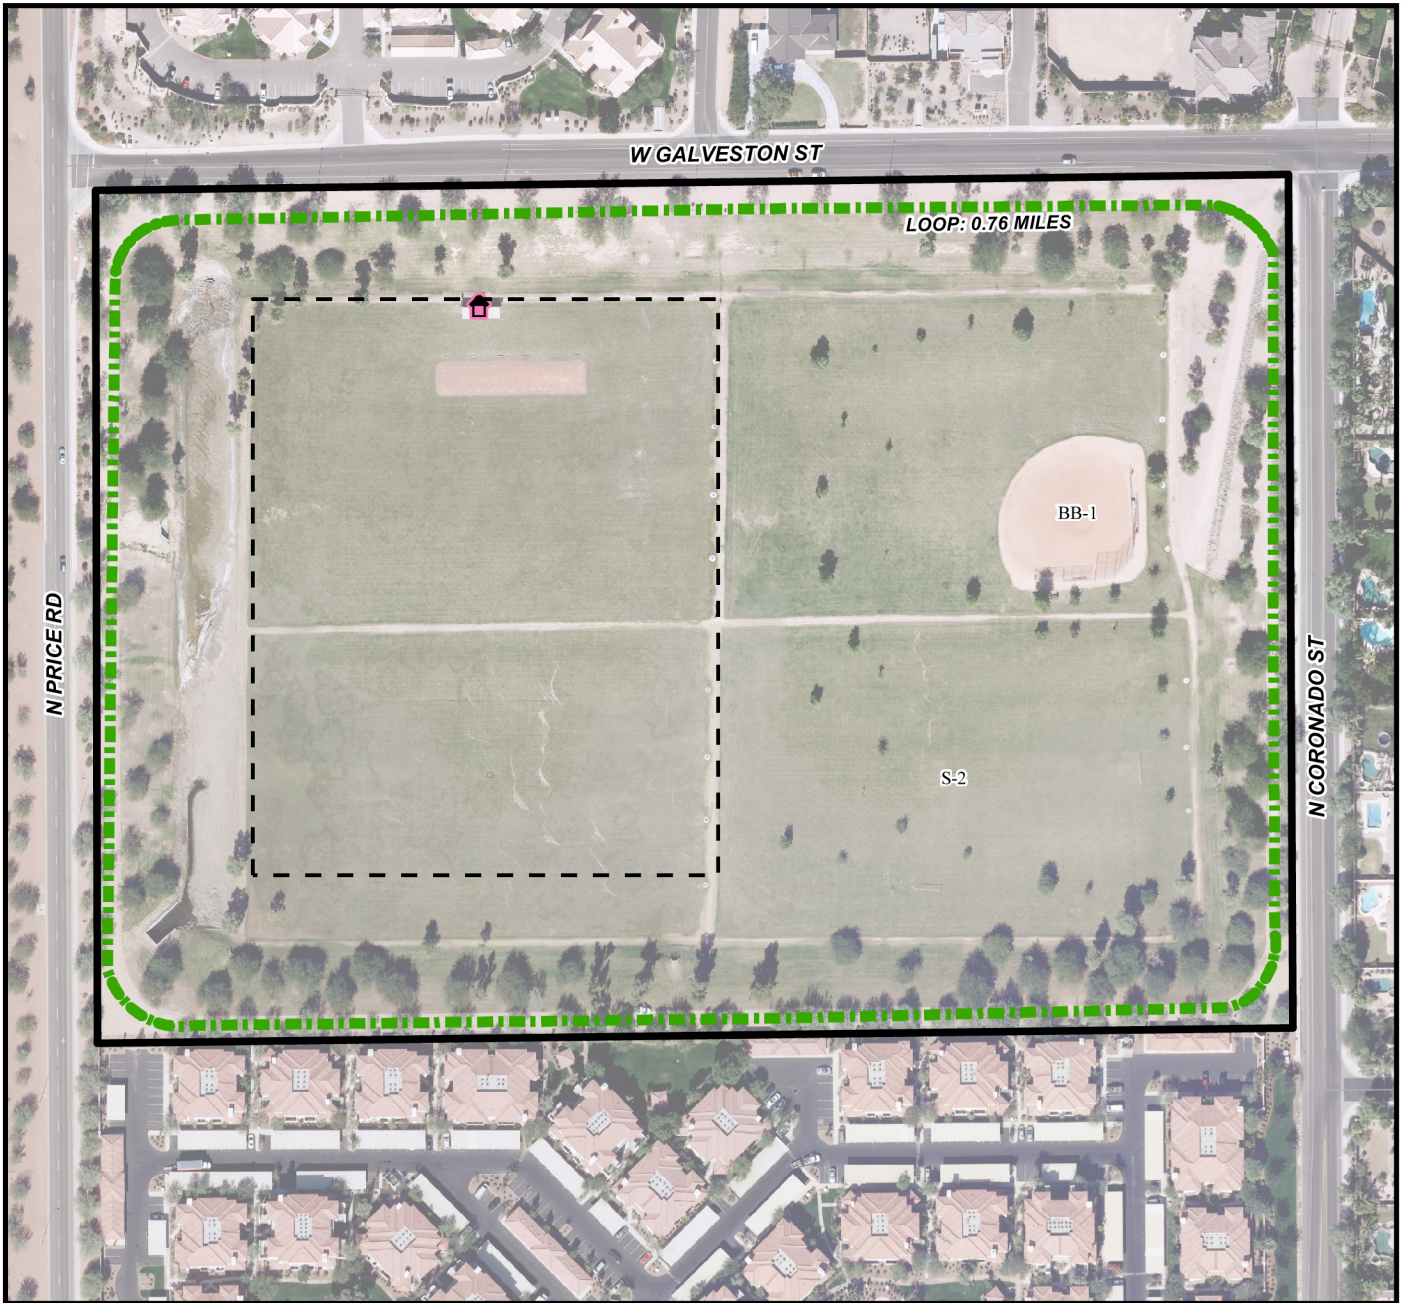

THUDE PARK

2825 W GALVESTON ST

-  RAMADA
-  WALKING PATH
- BB BASEBALL FIELD
- S SOCCER FIELD
- - - ELECTRIC R/C PLANE FLYING