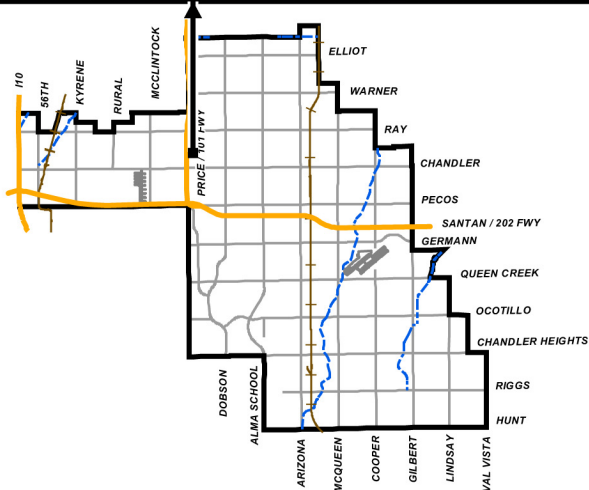

THUDE PARK

2825 W GALVESTON ST

-  RAMADA
-  WALKING PATH
- BB BASEBALL FIELD
- S SOCCER FIELD
- - - ELECTRIC R/C PLANE FLYING